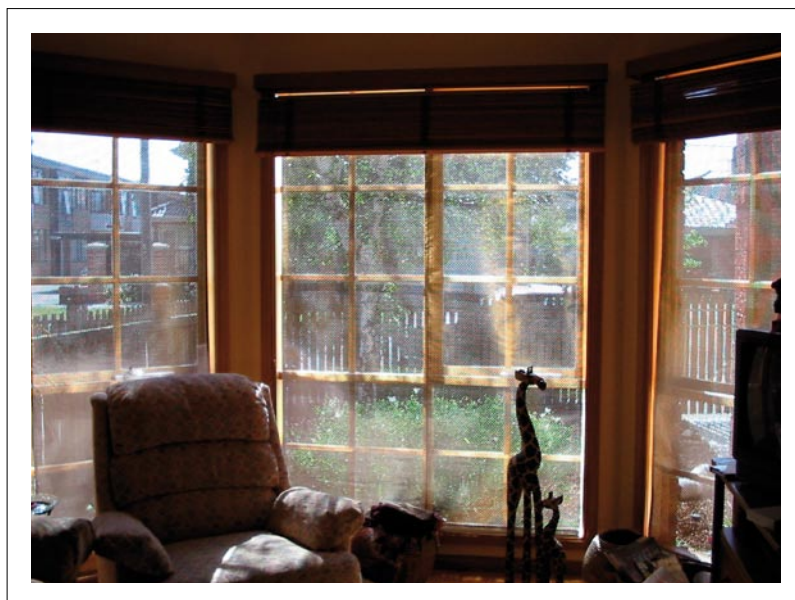

1 October, 2002

Tim Renouf
Wren Industries P/L
139 Herald St
Cheltenham VIC 3192

Dear Tim,

We had RENSHADE Holland Blinds made for our windows facing east and west.

The result is quite amazing, whereas before the house used to heat up early morning and was unbearable in the afternoon. It is now very comfortable all day. Also incredible is that even when the RENSHADE blinds are down we can still see outside.